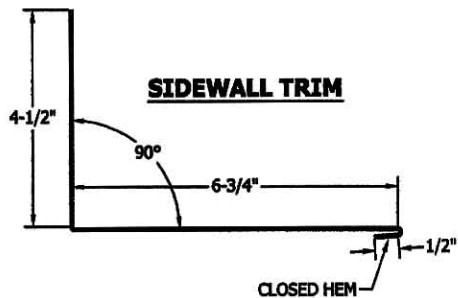

**THIS PAGE CONTAINS GENERAL APPLICATION DETAILS-
ACTUAL INSTALLATION MAY REQUIRE ADDITIONAL ITEMS
BASED ON GOOD ROOFING PRACTICES.**

PERMATILE ROOFING A Division of Advanced Aluminum
DESCRIPTION: STANDARD SIDEWALL TRIM DETAIL
STYLE: FOR USE ON PLYWOOD DECKING
FILE: PTSIDEWALL-01