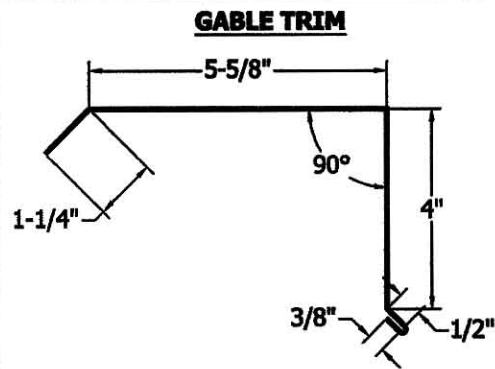

THIS PAGE CONTAINS GENERAL APPLICATION DETAILS-
ACTUAL INSTALLATION MAY REQUIRE ADDITIONAL ITEMS
BASED ON GOOD ROOFING PRACTICES.

PERMATILE ROOFING
A Division of Advanced Aluminum

DESCRIPTION: GABLE TRIM W/SPECIAL PAN DETAIL

STYLE: FOR USE ON PLYWOOD DECKING

FILE: PTGABLEWPAN-01